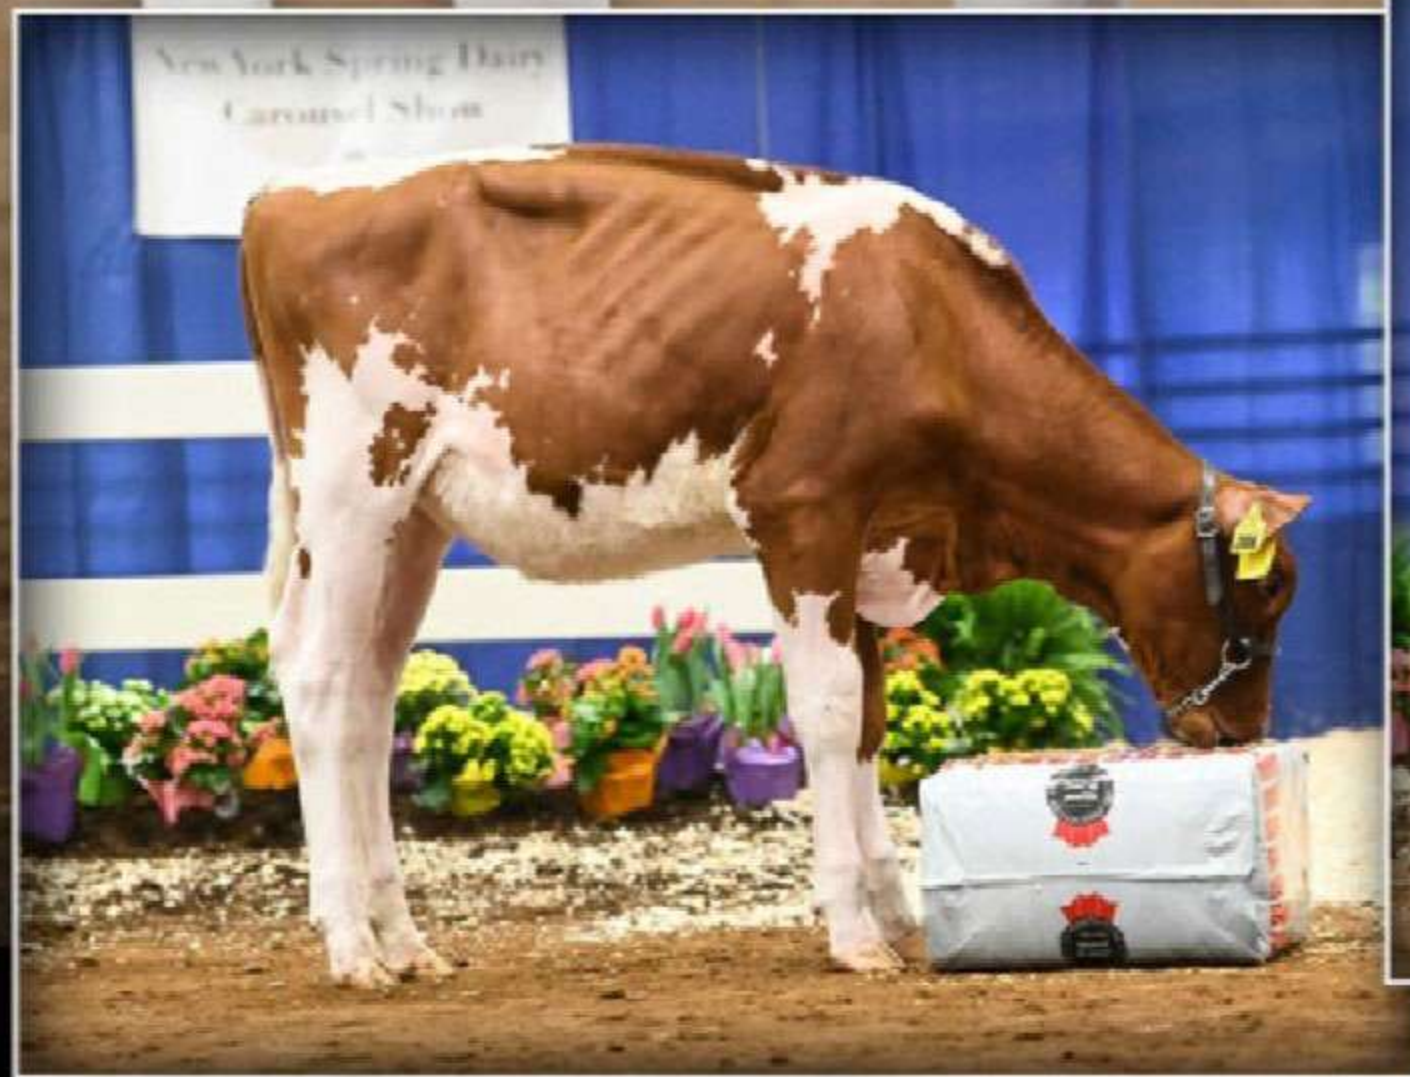

BUY ONLINE

AVANT-GARDE-I **LATENITE** -P-RED

✓ +1000 MILK

✓ POLLED

✓ A2A2

✓ NO APPLE

LATENITE DAUGHTER
McGarr-Farms E Rebel-Red-ET
1st fall calf, NY Spring R&W Show 2022

LATENITE DAUGHTER
Ms D-N-R Bashful-In-Red-ET
2nd winter calf, NY Spring R&W Show 2022

LATENITE DAUGHTER
McGarr-Farms E Rumor-Red-ET
6th fall calf, NY Spring R&W Show 2022

LATENITE DAUGHTER
Kamps-RX Apb Andrias-Red
2nd fall calf, Midwest Spring Nat'l 2022

Breeding Consistency
from cows with purpose