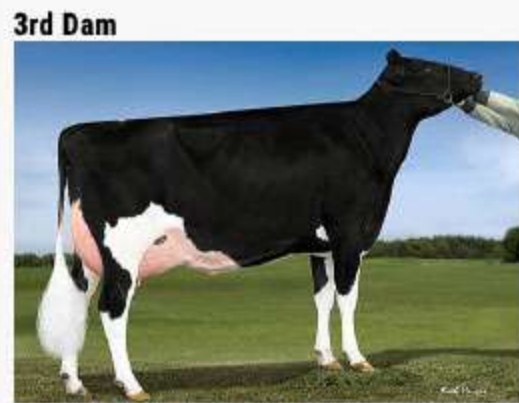

BUY ONLINE

AVANT-GARDE-I **LATENITE** -P-RED

✓ +1000 MILK

✓ POLLED

✓ A2A2

✓ NO APPLE

LATENITE DAUGHTER
McGarr-Farms E Rebel-Red-ET
1st fall calf, NY Spring R&W Show 2022

LATENITE DAUGHTER
Ms D-N-R Bashful-In-Red-ET
2nd winter calf, NY Spring R&W Show 2022

LATENITE DAUGHTER
McGarr-Farms E Rumor-Red-ET
6th fall calf, NY Spring R&W Show 2022

LATENITE DAUGHTER
Kamps-RX Apb Andrias-Red
2nd fall calf, Midwest Spring Nat'l 2022

Breeding Consistency
from cows with purpose

david@ag3.ca | AG3.ca

LATENITE-P-RED photo by Giovanni - Ad design © CentralClub.com

PEDIGREE

Sire
COOMBOONA ZIPIT MIRAND-PP*RC
 ZIPIT-P x KINGBOY x LADD-P-RED
 HOArrayM1993596
 Birthdate: June 1, 2017
 Cattle Club #7/10/2020

LIDDLEHOLME LOTTO
VG-85-3YR-CAN
 BAILEY x DOORMAN
 HOUSAF3138274632
 Cattle Club #2/25/2021

2nd Dam
MS DOORMAN LYSETTE
EX-91-USA
 DOORMAN x LAUTHORITY
 HOUSAF3128881303
 Cattle Club #2/25/2021

BLONDIN LAUTHORITY LIBYE
VG-89-2YR-USA
 LAUTHORITY x TALENT
 HOCANF107308940
 Intermediate Champion Quebec Spring Show 2014
 1st Senior 2yr Old Quebec Spring Show 2014
 Cattle Club #2/25/2021