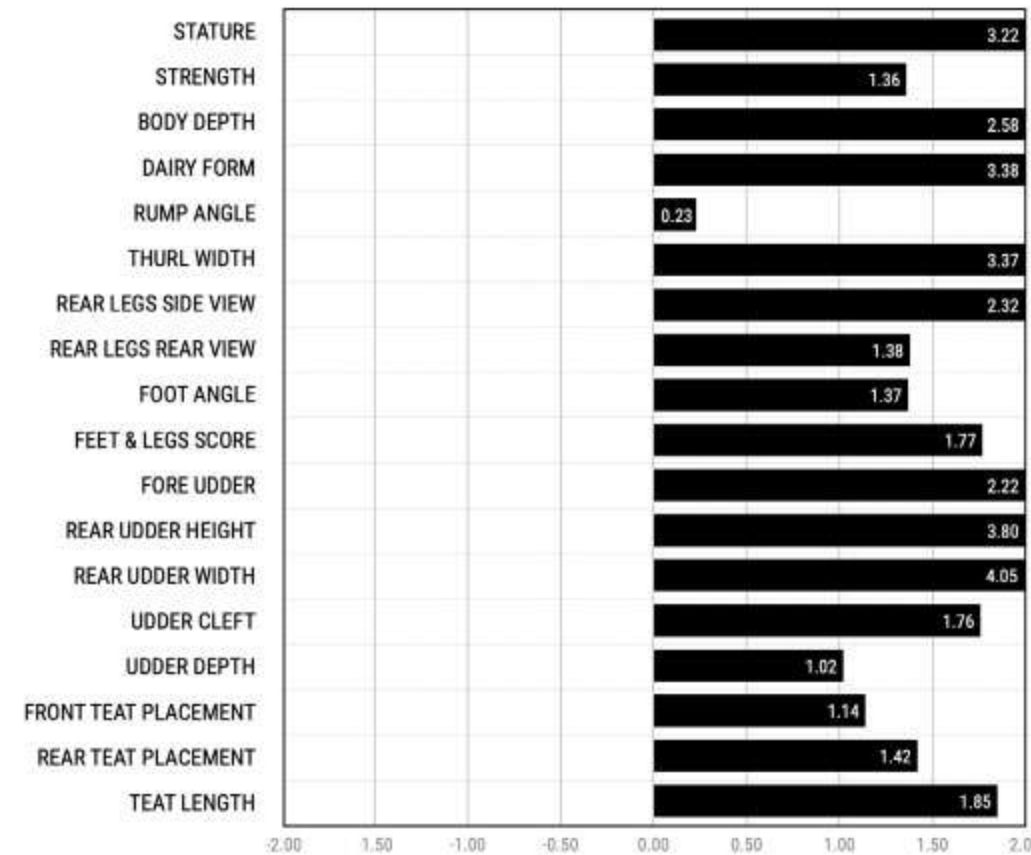

BUY ONLINE

733HO00001 HOCANM13507027 aAa: 234165

MIRAND x BAILEY x DOORMAN

From the maternal line of Rocky Mountain Talent Licorice EX-95

+3.02 TYPE +1021 MILK
RED • POLLED • A2/A2 • NO APPLE

TYPE (HA USA) 12/2022		TPI +2366
+3.02 TYPE	+1.95 UDC	+0.97 FLC
PRODUCTION (CDCB) 12/2022		NM\$ 165
+1021 MILK	+26 FAT	+23 PROTEIN
82% REL	-0.05% FAT	-0.03% PROTEIN
CM\$ 160	FM\$ 202	GM\$ 143
HEALTH & FERTILITY 12/2022		DPR -0.8
-0.8 DPR	1.3 HCR	-1.1 CCR
3.05 SCS	-01.2 MASTITIS	
0.5 PL	-3.5 LIVABILITY	0.8 HEIFER LIV.
CALVING TRAITS 12/2022		SCE 3.1%
3.1% SCE		2.9% DCE
7.0% SSB		5.4% DSB