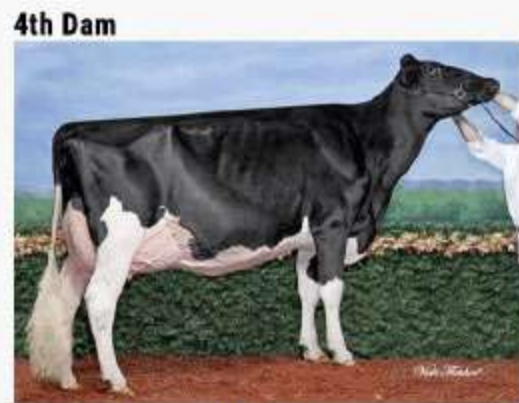

LATENITE DAUGHTER
McGarr-Farms E Rumor-Red-ET
6th fall calf, NY Spring R&W Show 2022

LATENITE DAUGHTER
Kamps-RX Apb Andrias-Red
2nd fall calf, Midwest Spring Nat'l 2022

Breeding Consistency
from cows with purpose

david@ag3.ca | AG3.ca

LATENITE-P-RED photo by Giovanni - Ad design © CentralClub.com

PEDIGREE

Sire
COOMBOONA ZIPIT MIRAND-PP*RC
 ZIPIT-P x KINGBOY x LADD-P-RED
 HOArrayM1993596
 Birthdate: June 1, 2017
 Cattle Club #7/10/2020

LIDDLEHOLME LOTTO
VG-85-3YR-CAN
 BAILEY x DOORMAN
 HOUSAF3138274632
 Cattle Club #2/25/2021

2nd Dam
MS DOORMAN LYSETTE
EX-91-USA
 DOORMAN x LAUTHORITY
 HOUSAF3128881303
 Cattle Club #2/25/2021

BLONDIN LAUTHORITY LIBYE
VG-89-2YR-USA
 LAUTHORITY x TALENT
 HOCANF107308940
 Intermediate Champion Quebec Spring Show 2014
 1st Senior 2yr Old Quebec Spring Show 2014
 Cattle Club #2/25/2021